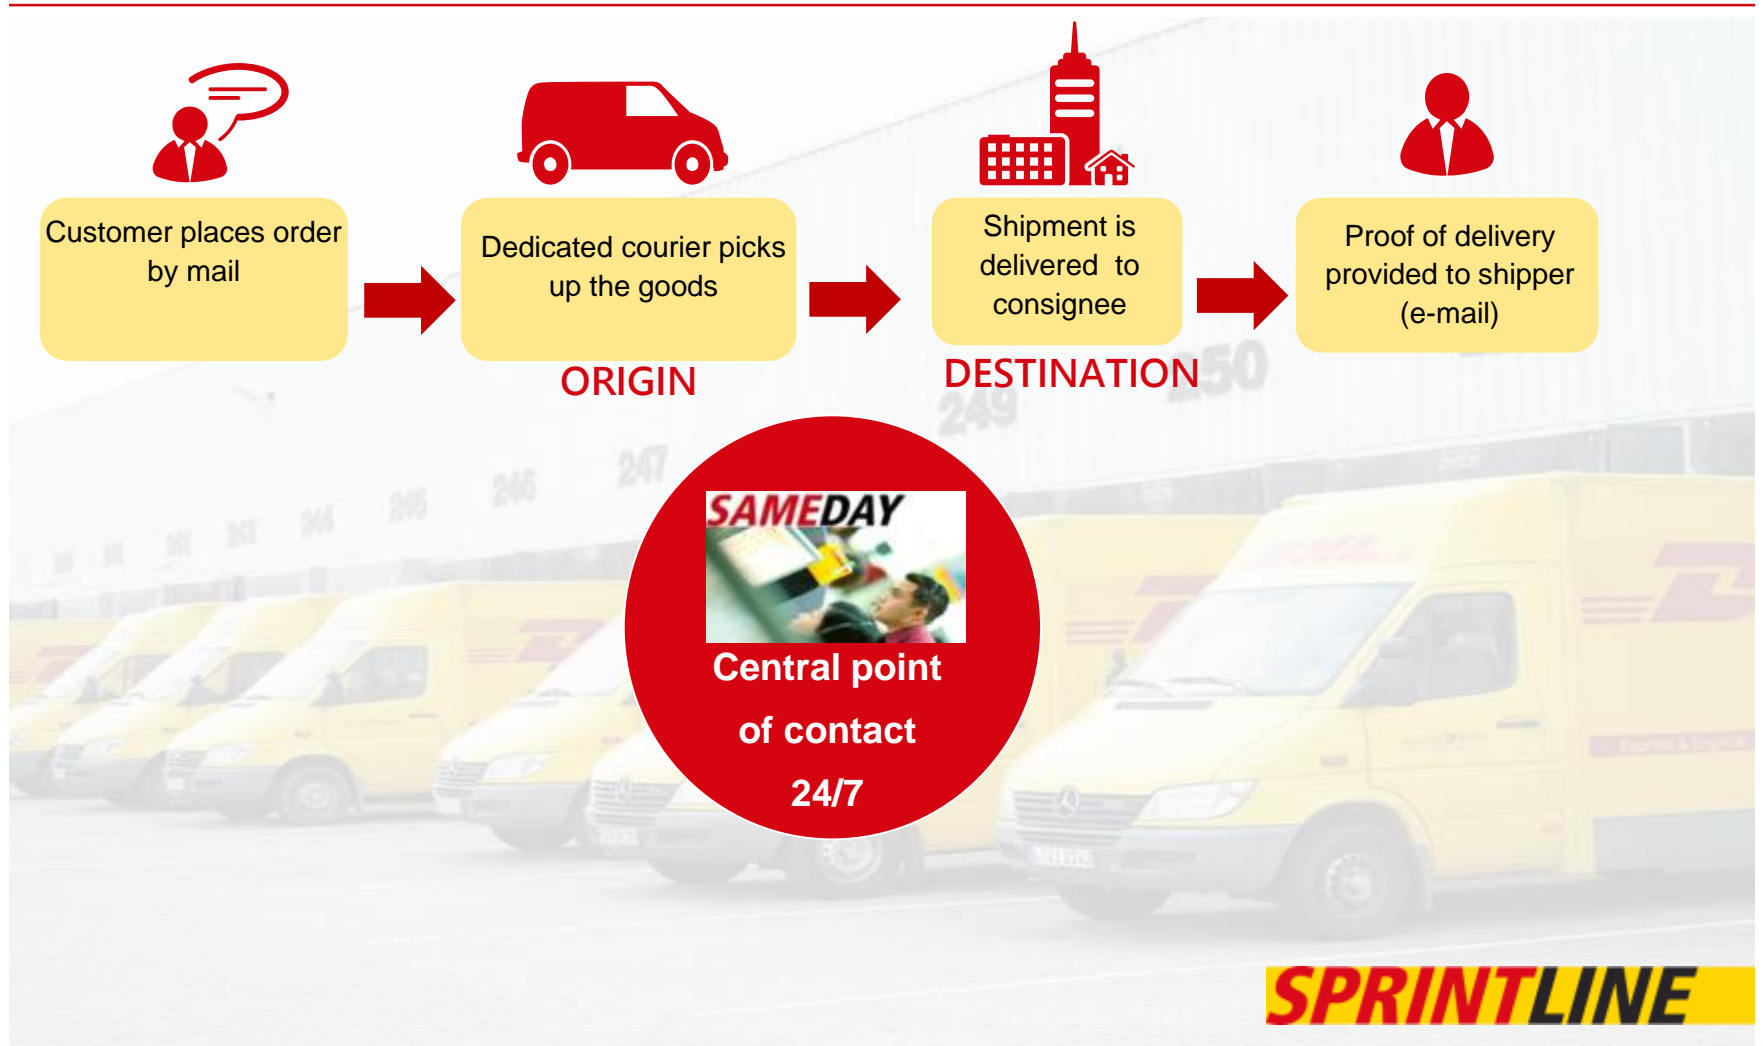

PROCESS OVERVIEW - SPRINTLINE